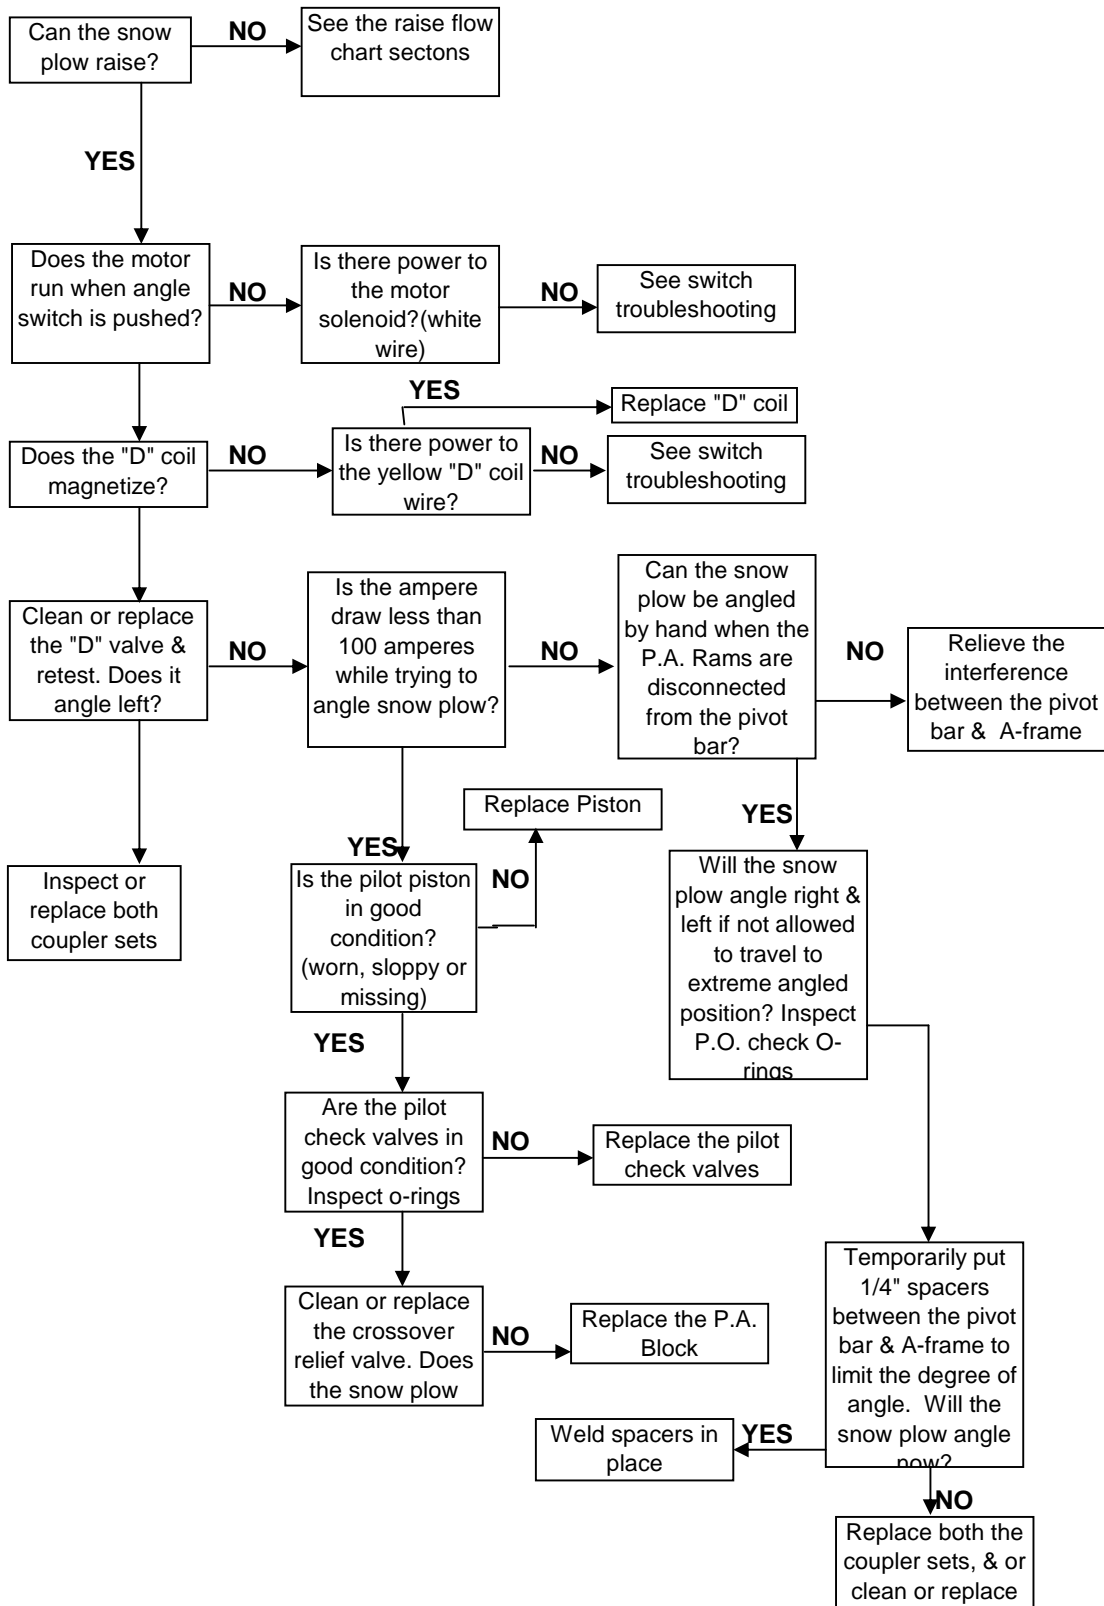

SNOW PLOW WILL NOT ANGLE

SNOW PLOW WILL NOT ANGLE

clean or replace
the "D" valve.